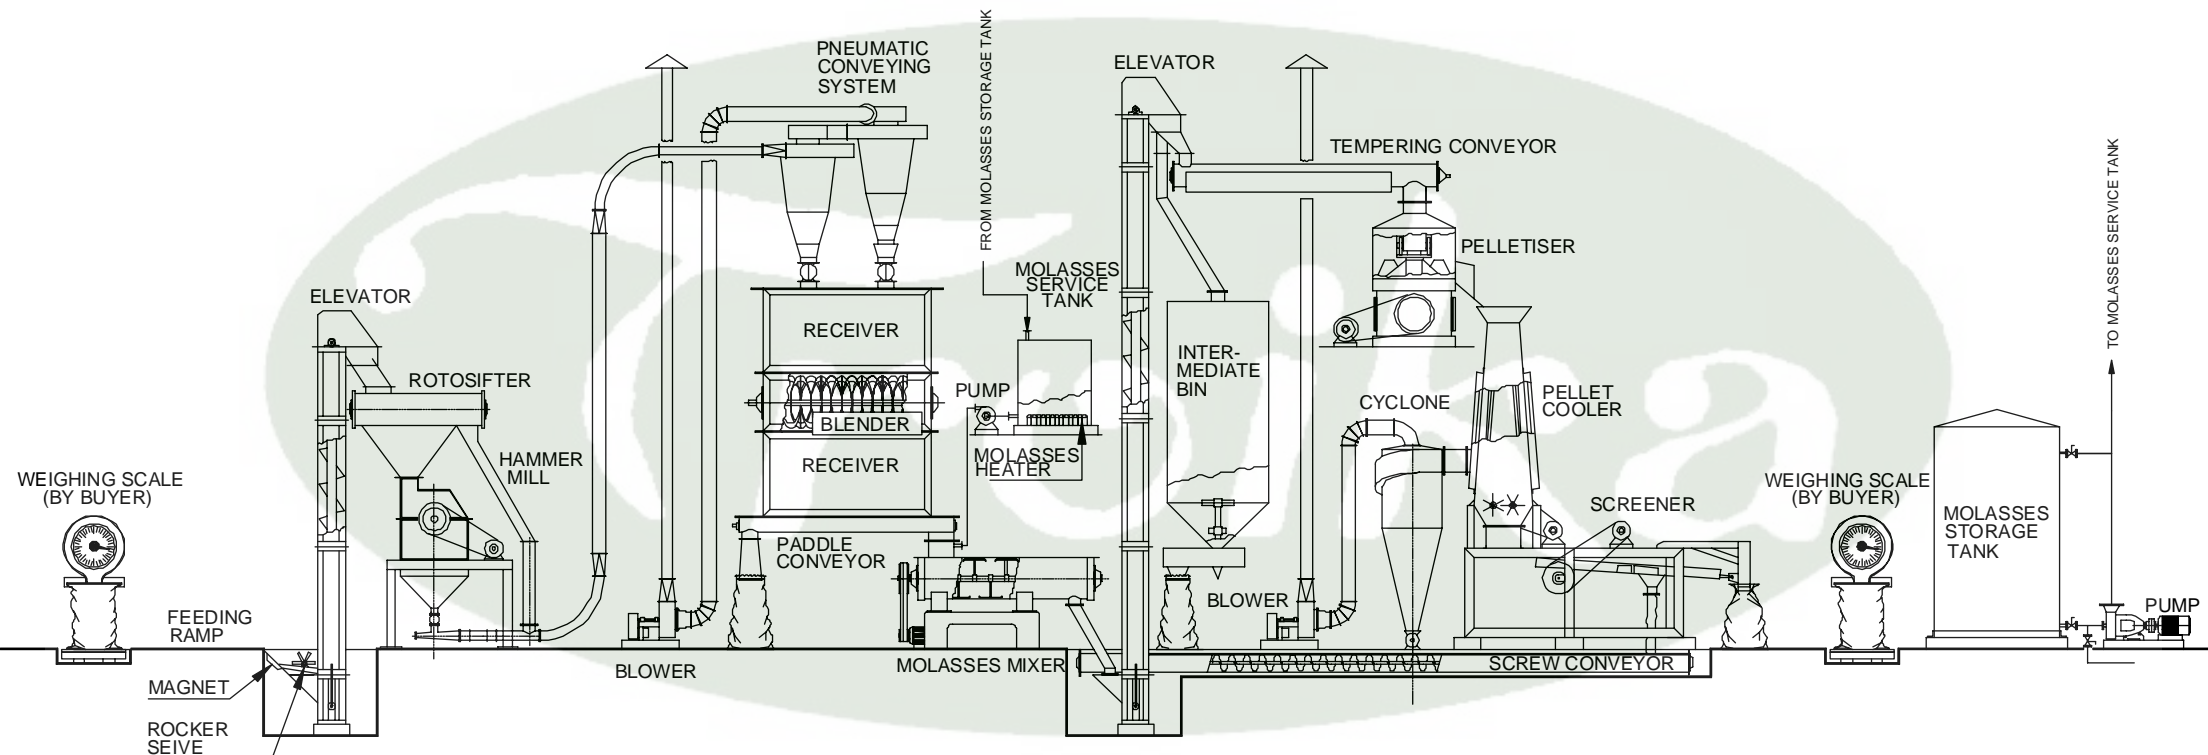

FLOW SHEET - CATTLE FEED PLANT

WEIGHING, GRINDING AND MIXING SECTION

PELLETISING SECTION

MOLASSES SECTION

TROIKA - Group Of Companies EMBASSY CENTRE, NARIMAN POINT, MUMBAI- 400 021. INDIA

TEL : 91-(22)-2283 4429, 22834334. FAX : 91-(22)-2282 3778.